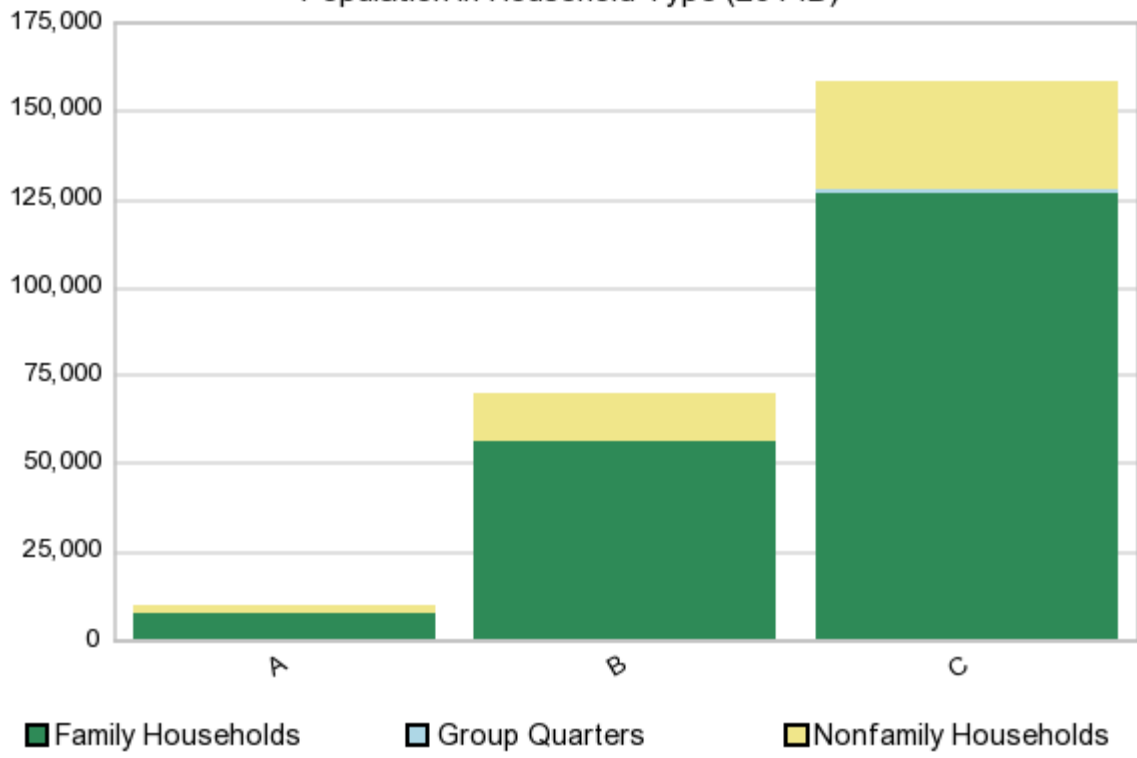

Population Density (Per Square Mile)

A: 1 Mile: 7010 N HOLMES S... B: 3 Miles: 7010 N HOLMES ... C: 5 Miles: 7010 N HOLMES ...

Total Households

A: 1 Mile: 7010 N HOLMES S...    B: 3 Miles: 7010 N HOLMES ...    C: 5 Miles: 7010 N HOLMES ...

Population in Household Type (2014B)

A: 1 Mile: 7010 N HOLMES S... B: 3 Miles: 7010 N HOLMES ... C: 5 Miles: 7010 N HOLMES ...

Households by Income Group (2014B)

Seasonal Population by Quarter (2014B)