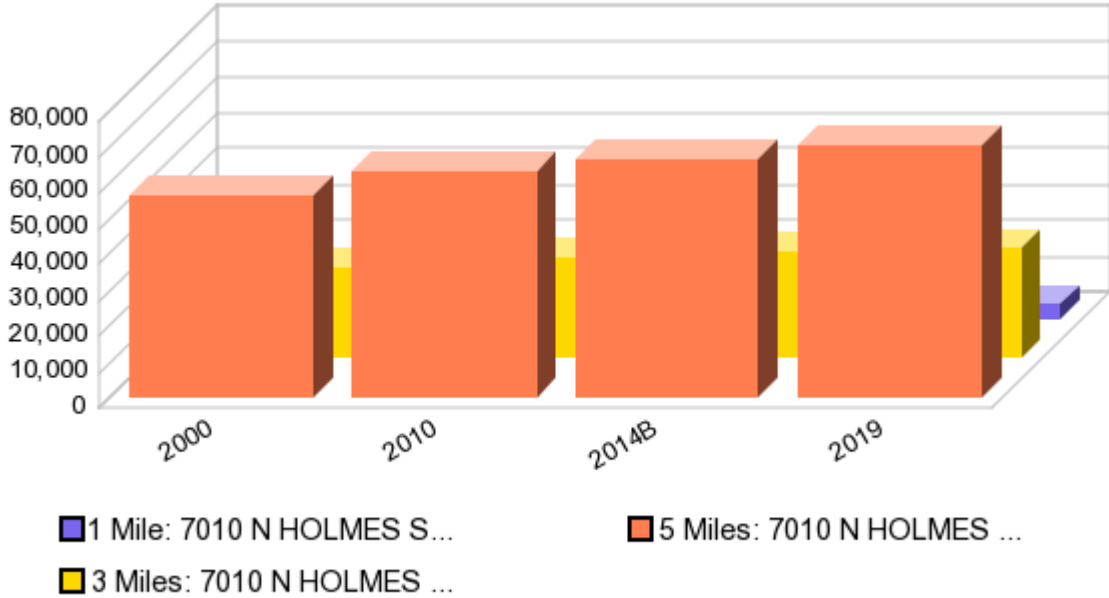

# Basic Demographic Summary Chart

**Geography:** 1 Mile: 7010 N HOLMES ST GLADSTONE, MO 64118, 3 Miles: 7010 N HOLMES ST GLADSTONE, MO 64118, 5 Miles: 7010 N HOLMES ST GLADSTONE, MO 64118

A: 1 Mile: 7010 N HOLMES S...    B: 3 Miles: 7010 N HOLMES ...    C: 5 Miles: 7010 N HOLMES ...

Population Density (Per Square Mile)

A: 1 Mile: 7010 N HOLMES S... B: 3 Miles: 7010 N HOLMES ... C: 5 Miles: 7010 N HOLMES ...

Total Households

A: 1 Mile: 7010 N HOLMES S...    B: 3 Miles: 7010 N HOLMES ...    C: 5 Miles: 7010 N HOLMES ...

Population in Household Type (2014B)

A: 1 Mile: 7010 N HOLMES S... B: 3 Miles: 7010 N HOLMES ... C: 5 Miles: 7010 N HOLMES ...

Households by Income Group (2014B)

Seasonal Population by Quarter (2014B)