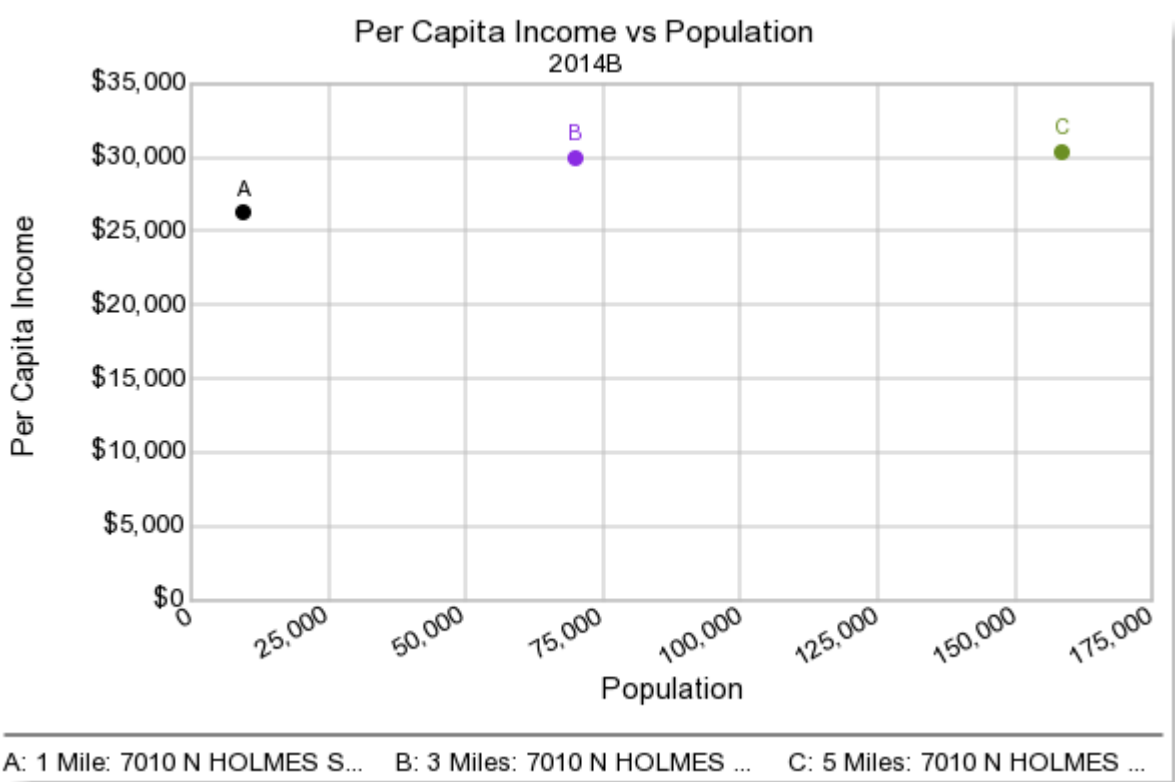

# Basic Demographic Summary Chart

**Geography:** 1 Mile: 7010 N HOLMES ST GLADSTONE, MO 64118, 3 Miles: 7010 N HOLMES ST GLADSTONE, MO 64118, 5 Miles: 7010 N HOLMES ST GLADSTONE, MO 64118

A: 1 Mile: 7010 N HOLMES S...    B: 3 Miles: 7010 N HOLMES ...    C: 5 Miles: 7010 N HOLMES ...

Population Density (Per Square Mile)

A: 1 Mile: 7010 N HOLMES S... B: 3 Miles: 7010 N HOLMES ... C: 5 Miles: 7010 N HOLMES ...

Total Households

A: 1 Mile: 7010 N HOLMES S...    B: 3 Miles: 7010 N HOLMES ...    C: 5 Miles: 7010 N HOLMES ...

Population in Household Type (2014B)

A: 1 Mile: 7010 N HOLMES S... B: 3 Miles: 7010 N HOLMES ... C: 5 Miles: 7010 N HOLMES ...

Households by Income Group (2014B)

Seasonal Population by Quarter (2014B)