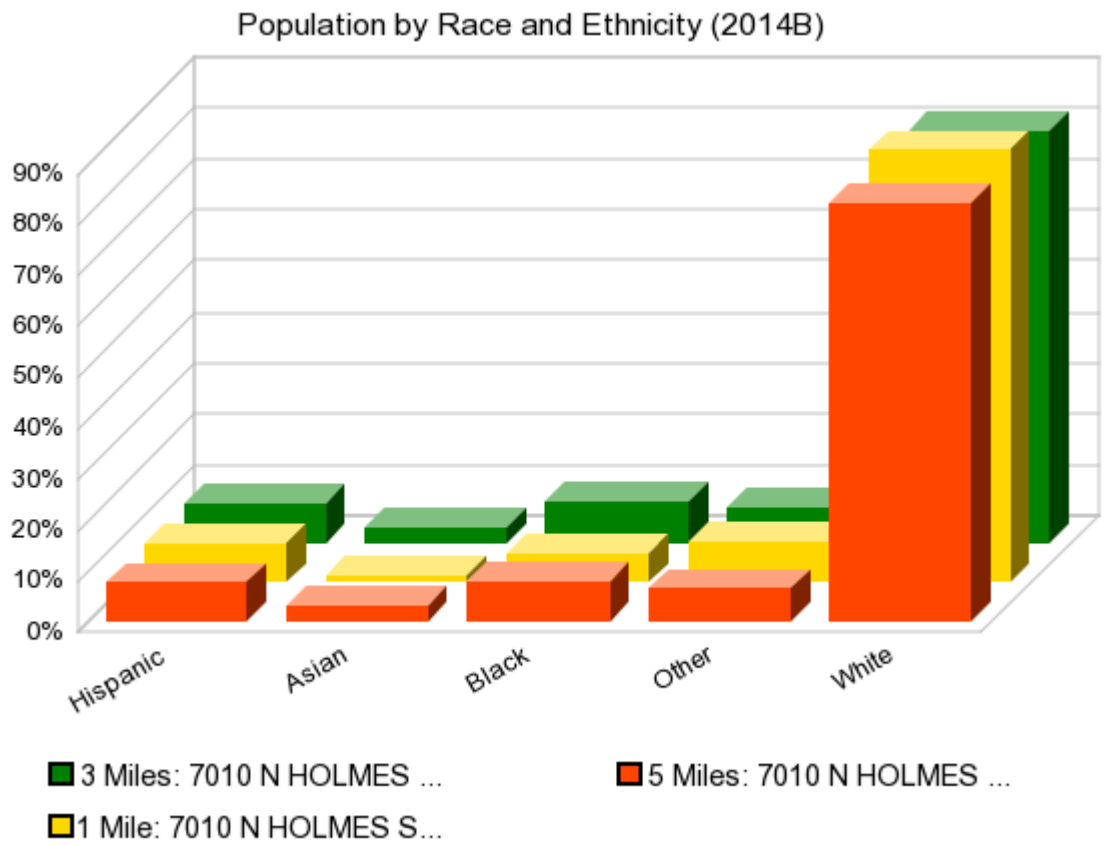

Population Density (Per Square Mile)

A: 1 Mile: 7010 N HOLMES S... B: 3 Miles: 7010 N HOLMES ... C: 5 Miles: 7010 N HOLMES ...

Total Households

A: 1 Mile: 7010 N HOLMES S...    B: 3 Miles: 7010 N HOLMES ...    C: 5 Miles: 7010 N HOLMES ...

Population in Household Type (2014B)

A: 1 Mile: 7010 N HOLMES S... B: 3 Miles: 7010 N HOLMES ... C: 5 Miles: 7010 N HOLMES ...

Households by Income Group (2014B)

Seasonal Population by Quarter (2014B)