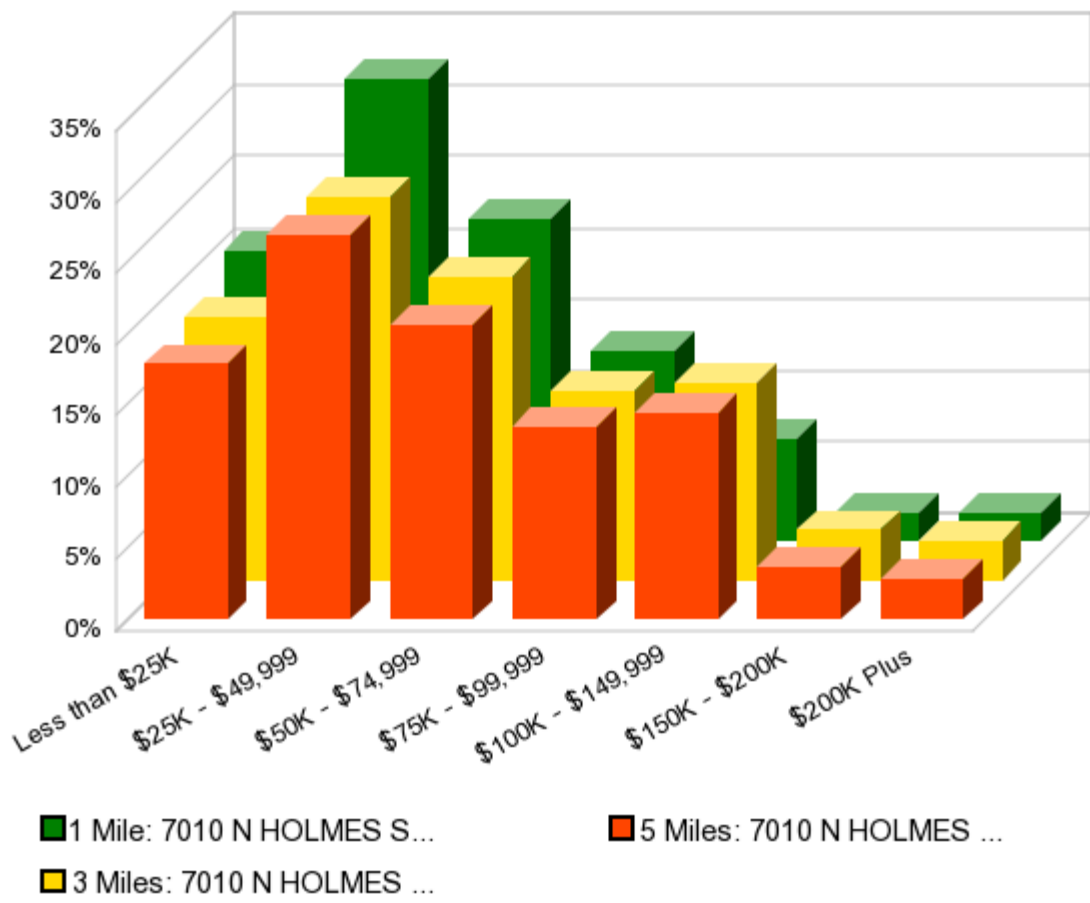

Population Density (Per Square Mile)

A: 1 Mile: 7010 N HOLMES S... B: 3 Miles: 7010 N HOLMES ... C: 5 Miles: 7010 N HOLMES ...

Total Households

A: 1 Mile: 7010 N HOLMES S...    B: 3 Miles: 7010 N HOLMES ...    C: 5 Miles: 7010 N HOLMES ...

Population in Household Type (2014B)

A: 1 Mile: 7010 N HOLMES S... B: 3 Miles: 7010 N HOLMES ... C: 5 Miles: 7010 N HOLMES ...

Households by Income Group (2014B)

Seasonal Population by Quarter (2014B)