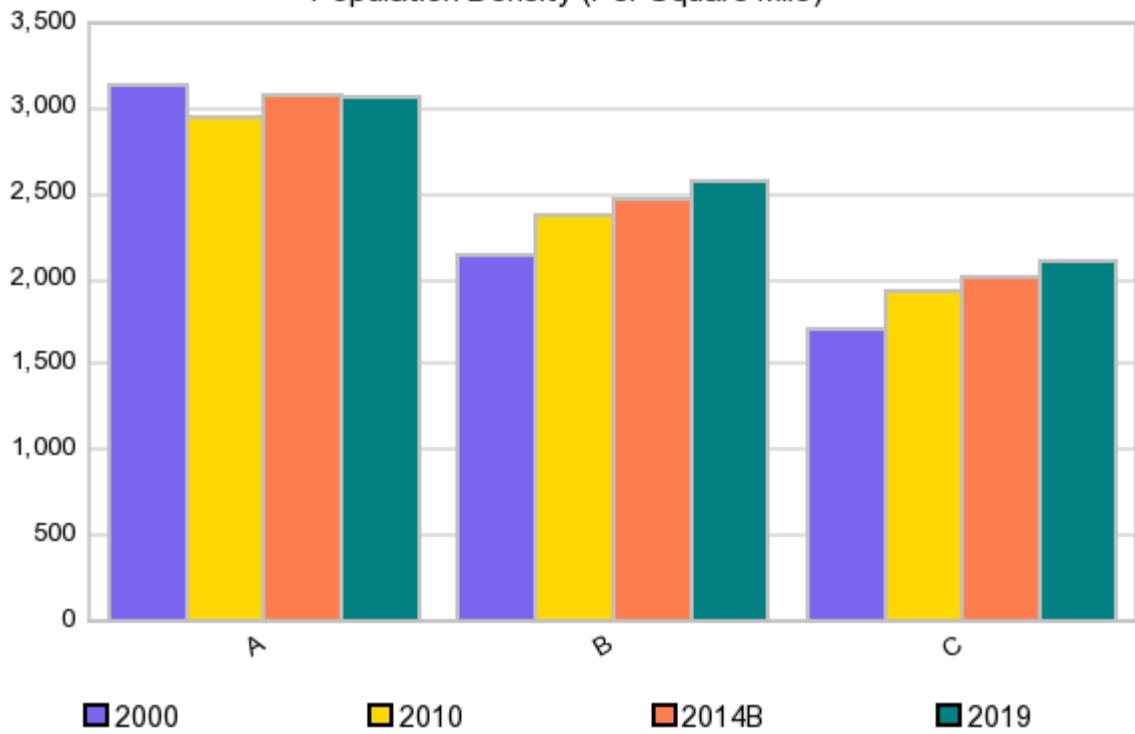

Population Density (Per Square Mile)